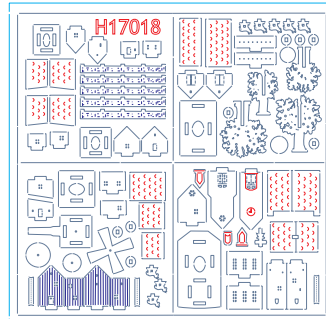

2020 Miniatures 1/2000  
Preissenkung

Economy set  
5 houses  
8 Euro

single houses  
3 Euro

single houses  
3 Euro

single houses  
3 Euro

M17137c  
Toystory  
15 cars  
6 Euro

H17015  
ranch  
6 Euro

H17005 castle  
10 Euro